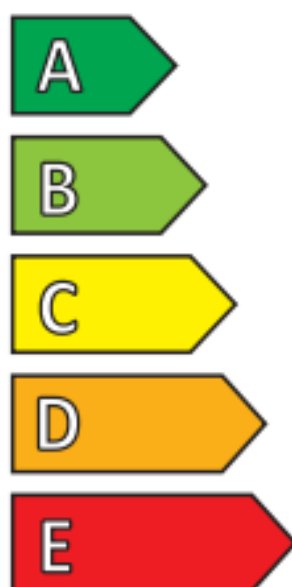

ROADMARCH TYRES

PRIME A/S

205/50

ZR17

93W XL

6 972472 056332

MADE IN CHINA

ENERG

ROADMARCH

2ERM449

205/50ZR17 93 W XL

C1

C

C

2020/740